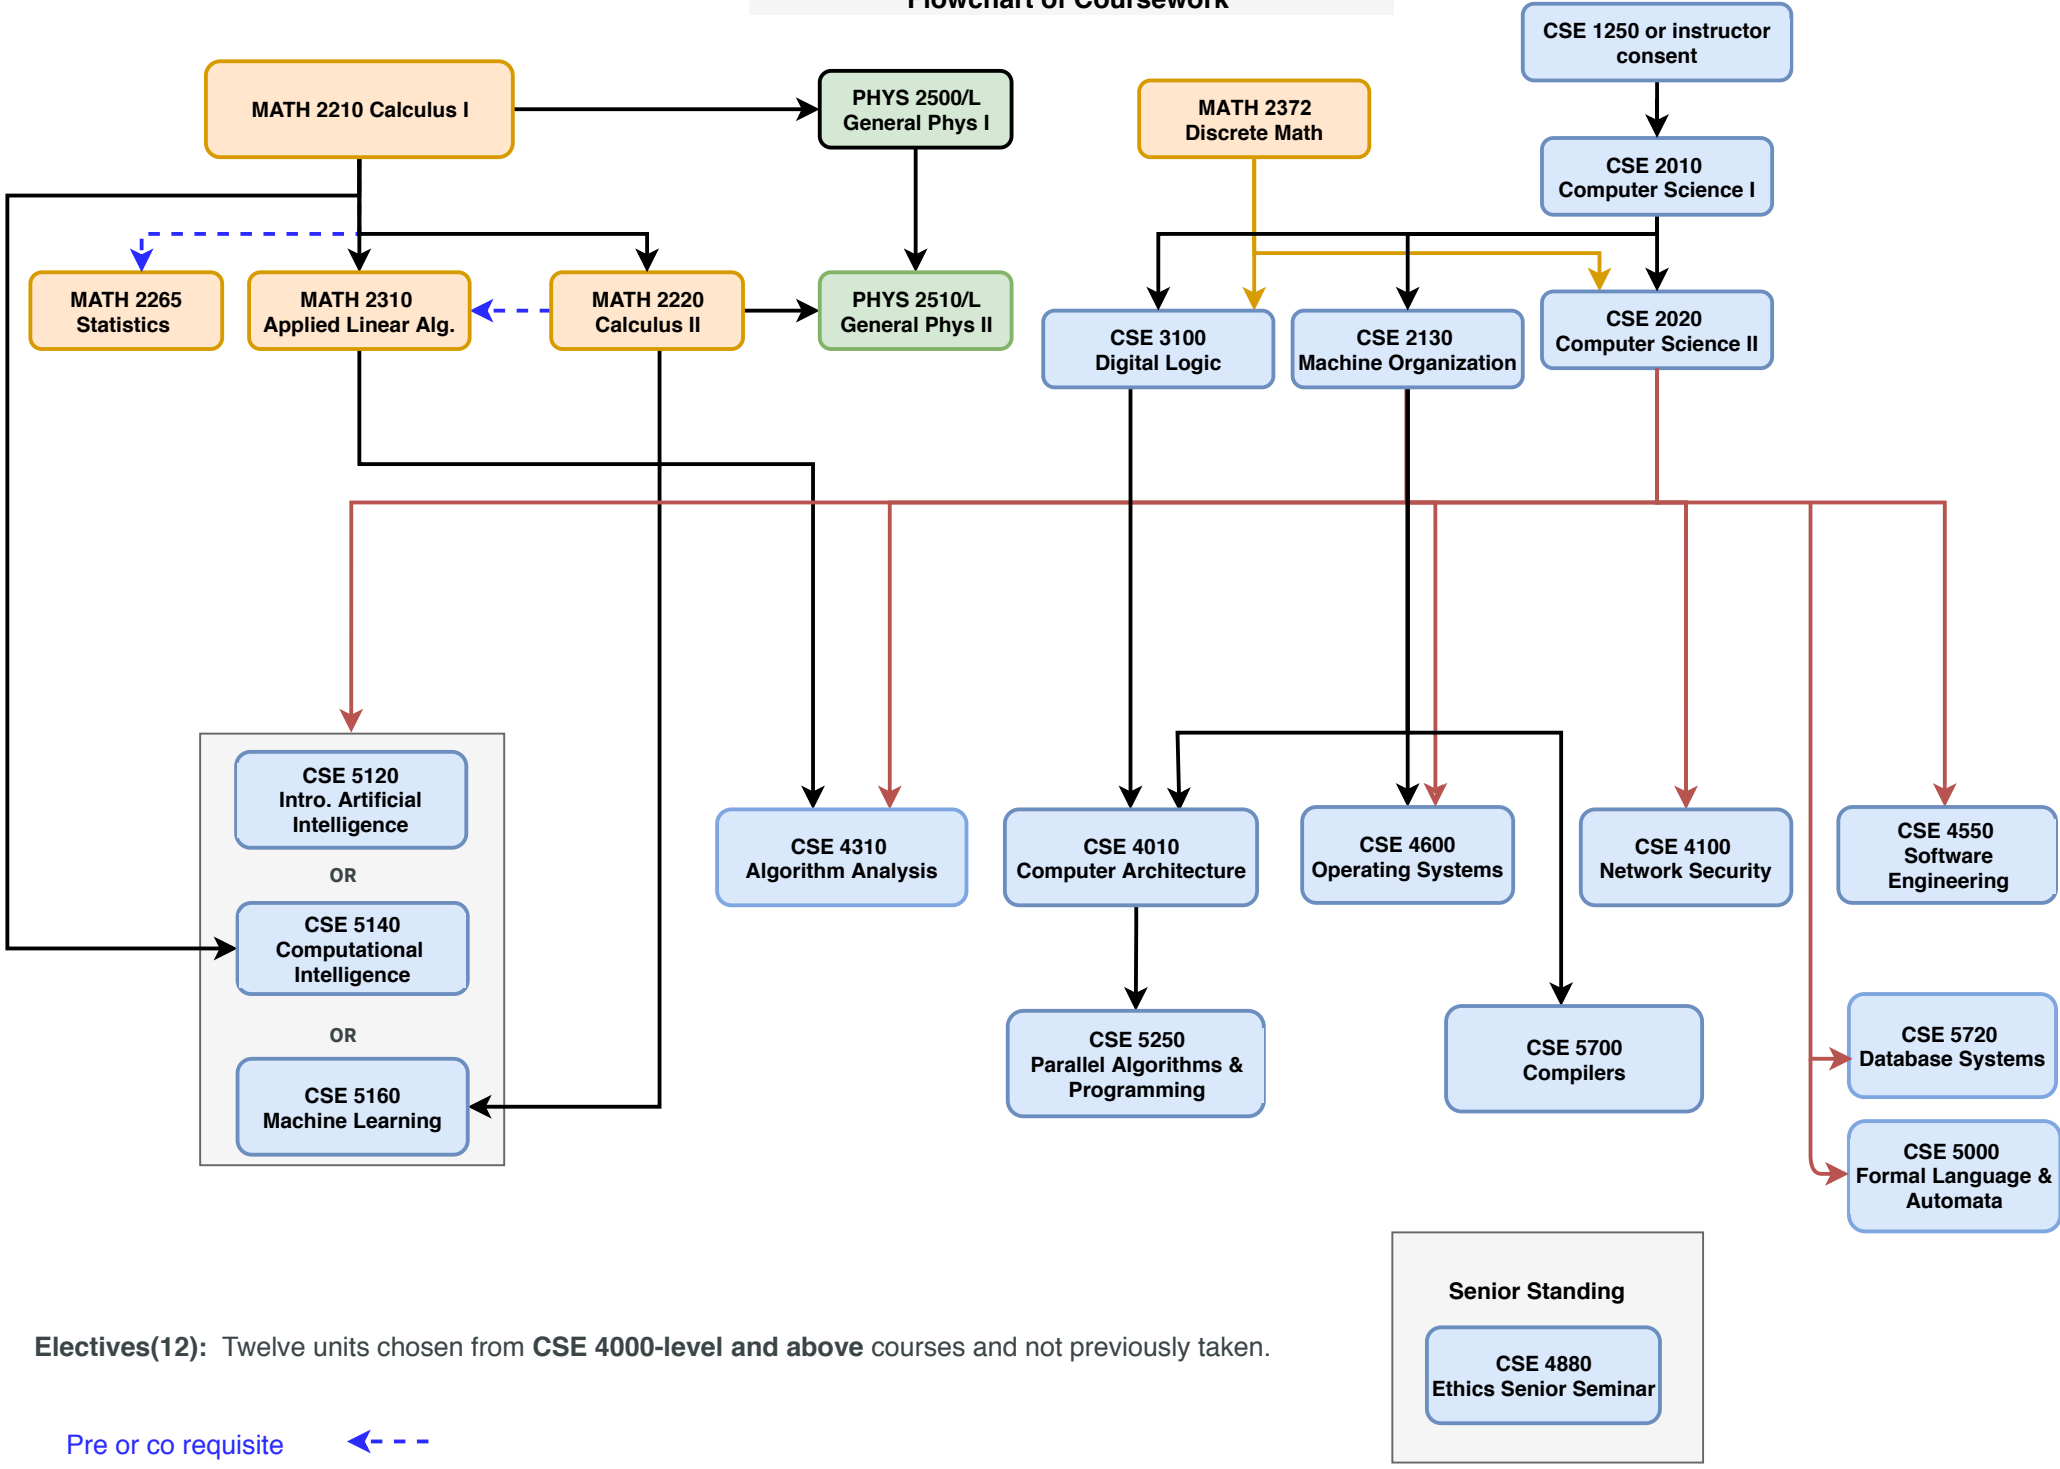

Bachelor of Science in Computer Science

Flowchart of Coursework

Electives(12): Twelve units chosen from **CSE 4000-level and above** courses and not previously taken.

Pre or co requisite ← - - -